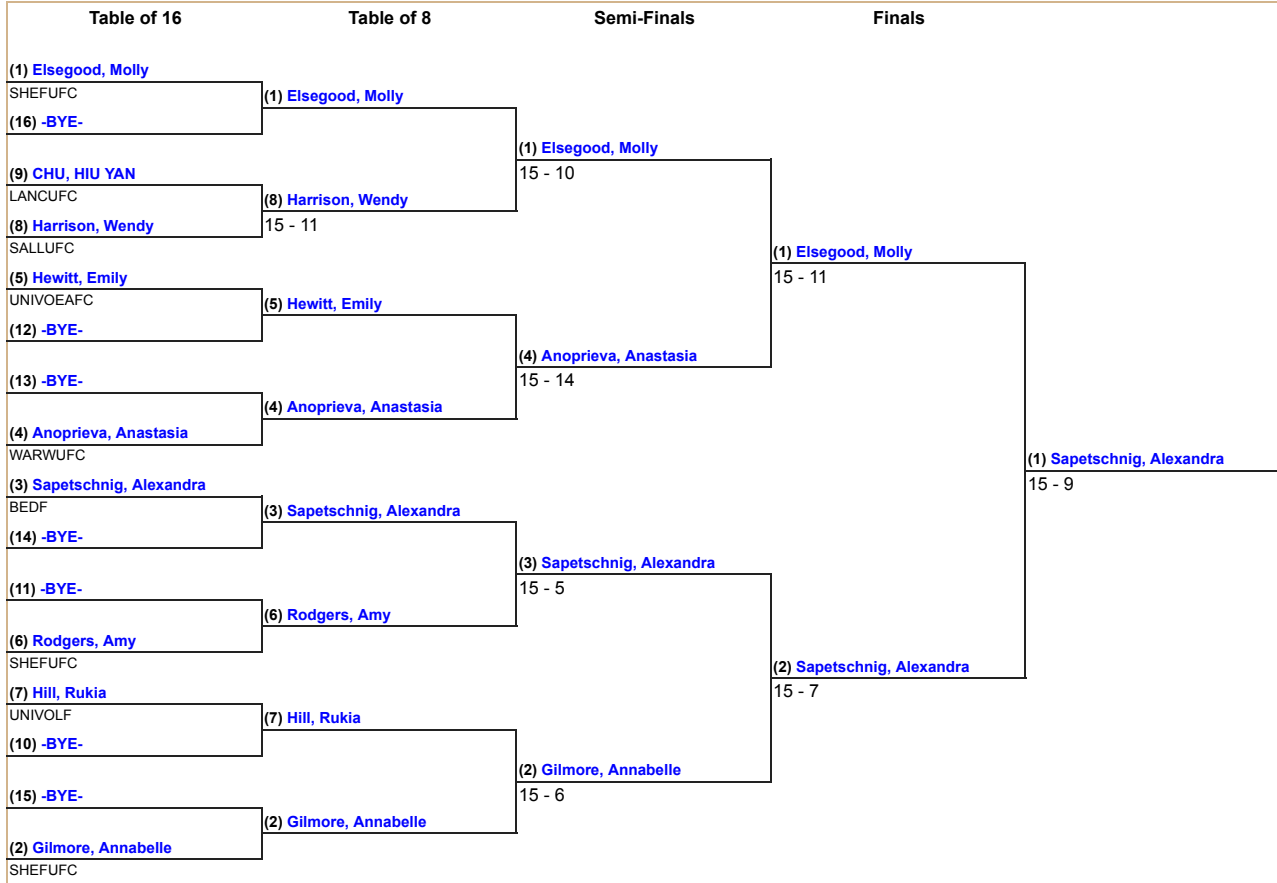

4	Anoprieva, Anastasia	113	WARWUFC	5	0.63	35	26	+9	Advanced
5	Hewitt, Emily		UNIVOE AFC	4	0.50	31	26	+5	Advanced
6	Rodgers, Amy	113	SHEFUFC	3	0.38	28	34	-6	Advanced
7	Hill, Rukia		UNIVOLF	3	0.38	24	31	-7	Advanced
8	Harrison, Wendy		SALLUFC	2	0.25	19	36	-17	Advanced
9	CHU, HIU YAN	999	LANCUFC	1	0.13	16	38	-22	Advanced

ROUND #2 - DE - SCORES

Results generated by Fencing Time v4.3 Tournament Software
www.FencingTime.com
Copyright © 2017 by Fencing Time, LLC