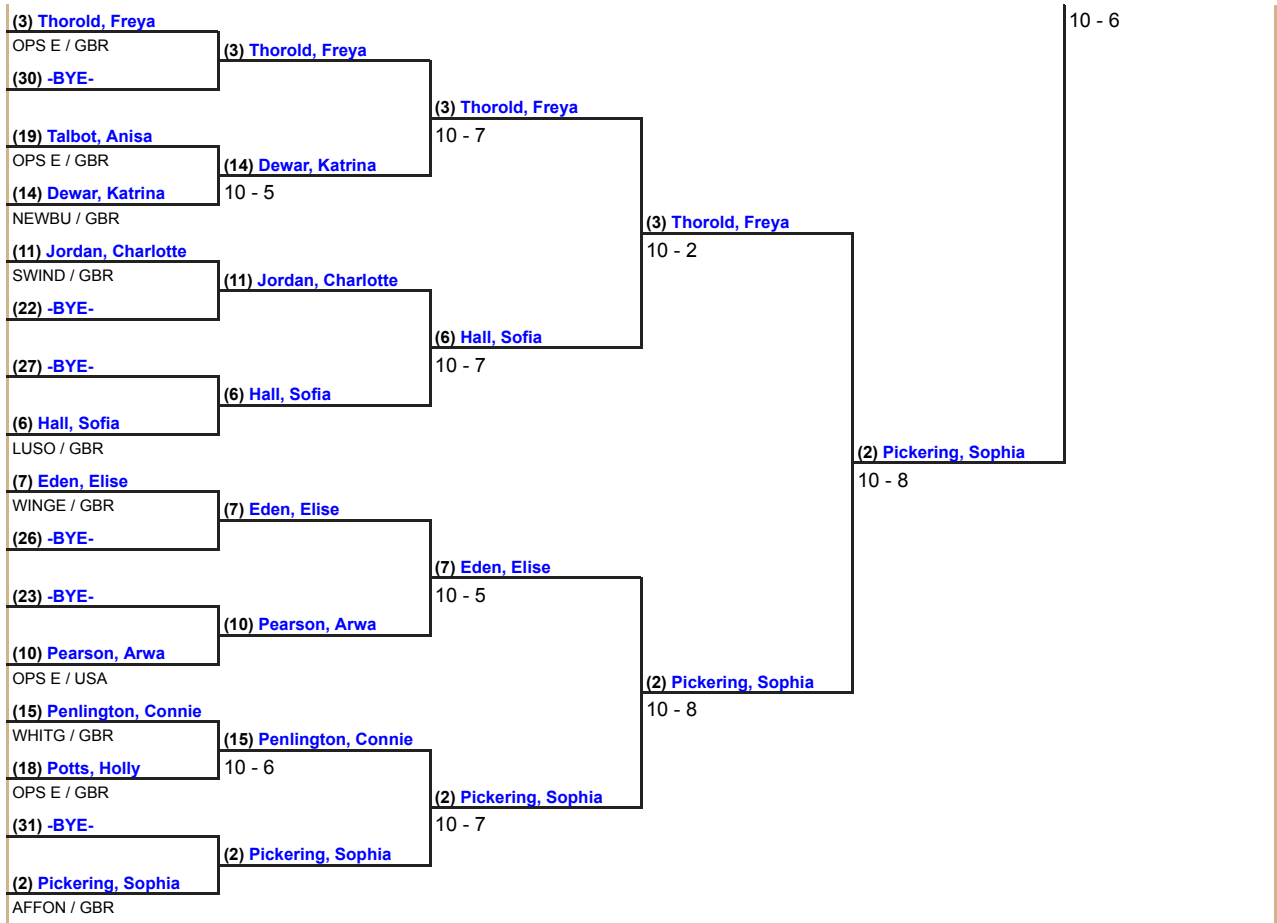

Results generated by Fencing Time v4.3 Tournament Software
www.FencingTime.com
Copyright © 2017 by Fencing Time, LLC