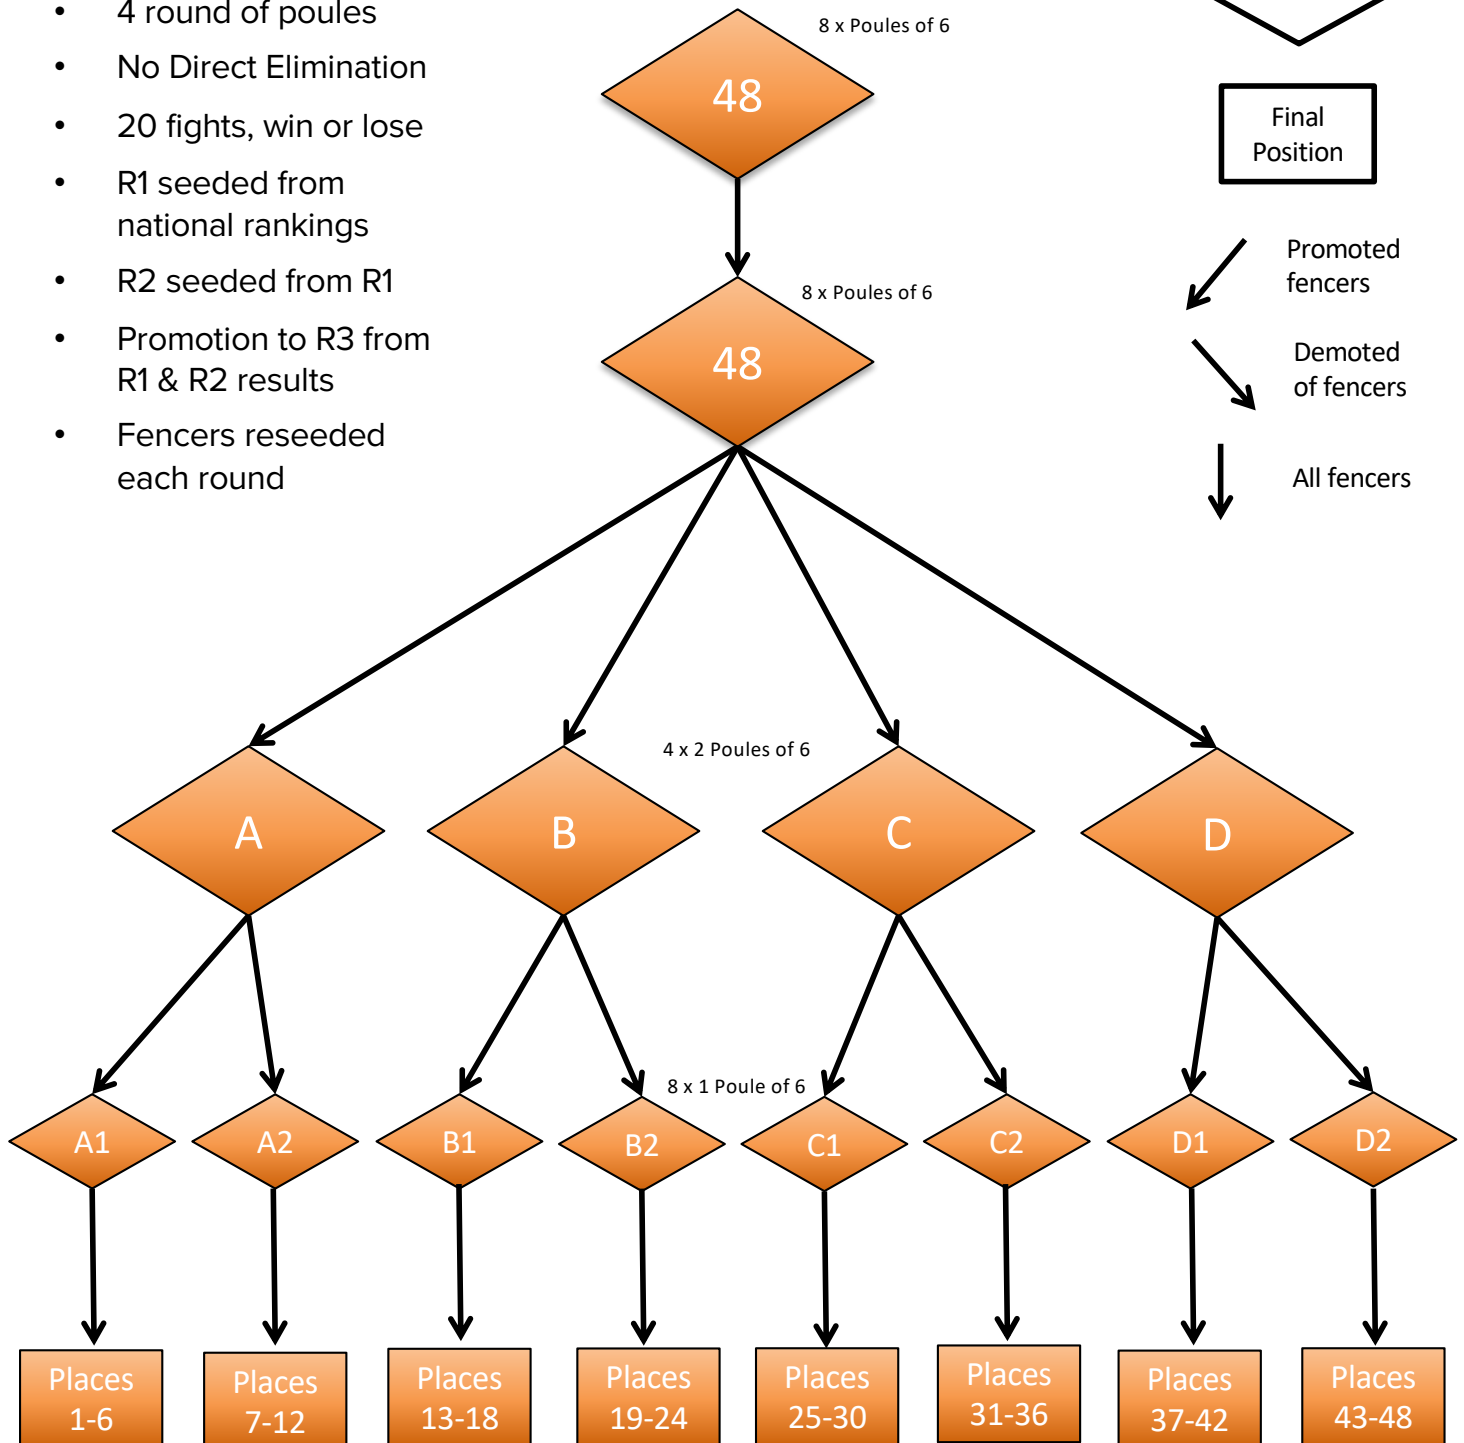

## Information

- Max entry = 48
- 4 round of poules
- No Direct Elimination
- 20 fights, win or lose
- R1 seeded from national rankings
- R2 seeded from R1
- Promotion to R3 from R1 & R2 results
- Fencers reseeded each round

## Key

Poule

Final  
Position

Promoted  
fencers

Demoted  
of fencers

All fencers

**Notes:** Results from rounds 1 & 2 do not carry forward. To gain promotion from round 3, a fencer must be in the top 50% of fencers based on results from that round only. The same is true for round 4. Only results from that round count towards a fencer's final placing in that poule.